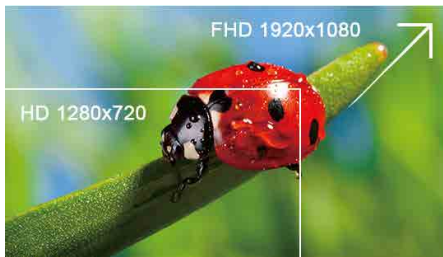

AOC

80
SERIES

Best Ultra Slim Monitor for workplaces

E2180SWN

Smile
Curve

► Features

FHD 1920x1080 High Resolution

FHD with higher PPI than HD resolution, the image will be more clear and vivid.