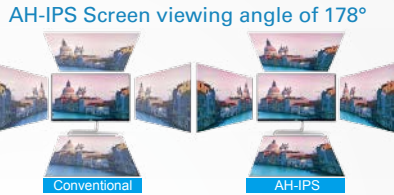

► Features

IPS Panel

Experience superb picture quality with advanced IPS technology for brilliant, consistent color and wide viewing angles.