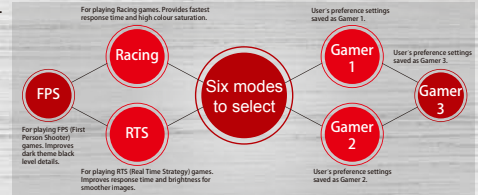

Shadow Control

AOC Shadow Control enables fast adjustment of the in-game image to improve areas of the screen that are too dark or washed out, without affecting the rest of the screen.

Shadow Control Default 50
• If picture is too dark to see the details clearly, adjust the level up to have a better view of the dark area.

Shadow Control Adjust to 80
• If picture is too bright and washed out, adjust the level down to provide dark definition.

Super Colour with 90% NTSC Wide Colour Gamut

The larger the colour gamut or space of the screen, the more colours it can display.

Low Blue Light

Reduce harmful blue light emissions with AOC Low Blue Light Technology.

Clear Vision

The image performance engine can upscale Standard Definition (SD) sources to High Definition (HD) for sharper, more vivid viewing.

Game Mode

AOC Game Mode allows fast changes to image settings & game presets.

Multimedia-Ready with HDMI Input

HDMI (High-Definition Multimedia Interface) is the digital video and sound standard for connecting the latest consumer electronics like Blu-ray players and game consoles.