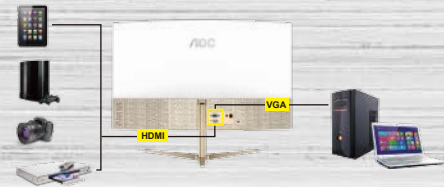

Game Mode

AOC Game Mode allows fast changes to image settings & game presets.

Multimedia-Ready with HDMI Input

HDMI (High-Definition Multimedia Interface) is the digital video and sound standard for connecting the latest consumer electronics like Blu-ray players and game consoles.