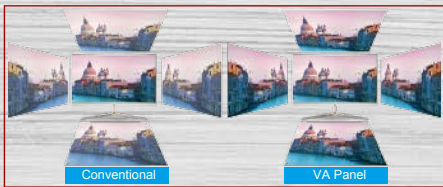

VA Panel

High contrast ratio images look brighter, sharper, more detailed and vivid.

Flicker Free Technology

Most LED monitors use PWM (pulse width modulation) to control brightness; the pulsing creates flicker that may cause discomfort, headaches and eye strain, especially in low-light environments. Flicker Free technology uses a smooth DC (direct current) backlight system.