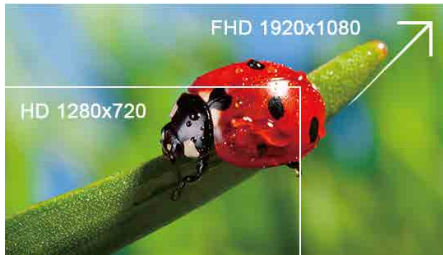

# Best Ultra Slim Monitor for workplaces

E2180SWDN

Smile  
Curve

### FHD 1920x1080 High Resolution

FHD with higher PPI than HD resolution, the image will be more clear and vivid.