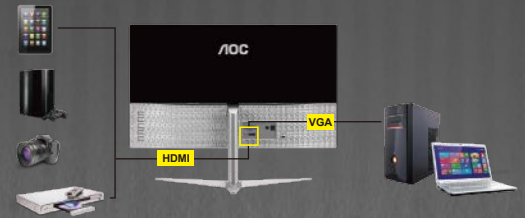

Narrow Edge

Ultra narrow bezel
2 mm bezel
3.9 mm panel black matrix

Screen +

The bundled Screen+ software splits the PC workspace into four self-contained panes to group application windows for easier viewing. Screen+ also supports multiple monitors.

Dynamic Contrast Ratio (DCR)

Ultra-high Dynamic Contrast Ratio of 50,000,000:1 displays darker images with more depth and detail.

i-Menu

Included PC software allows the user to change the OSD settings using their mouse.

Multimedia-Ready with HDMI Input

HDMI (High-Definition Multimedia Interface) is the digital video and sound standard for connecting the latest consumer electronics like Blu-ray players and game consoles.