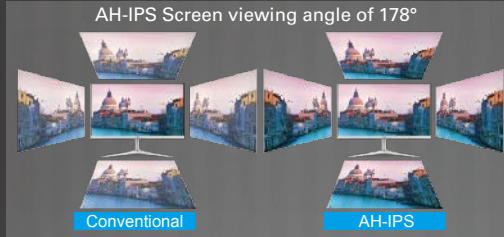

AOC

89F | SERIES

Ultra Slim

An explosion of beauty and colours.

89F Ultra Slim Monitor

- Borderless & Ultra Slim Look (10mm)
- AH-IPS Frameless Panel
- Low Blue Mode & Flicker Free Technology for eye care

I2289FWHA

www.aoc.com

vision at **Heart**

► Feature

IPS Panel

Experience superb picture quality with advanced IPS technology for brilliant, consistent colour and wide viewing angles.

Flicker Free Backlight Technology

Narrow Edge

Ultra narrow bezel
2 mm bezel
3.9 mm panel black matrix

Screen +

The bundled Screen+ software splits the PC workspace into four self-contained panes to group application windows for easier viewing. Screen+ also supports multiple monitors.

► Specifications

Model Name	I2289FWHA/BS
Screen Size	21.5"
Pixel Pitch	0.24795 (H) x 0.24795 (V) mm
Display Area	476.064 (H) mm x 267.786 (V) mm
Brightness	250 cd/m ²
Contrast Ratio	1000:1 (Typical) 50M:1 (DCR)
Smart Response	5ms
Viewing Angle	178° (H) / 178° (V) (CR >10)
Scan Frequency	VGA / HDMI 1.4: 30-83KHz (H) VGA / HDMI 1.4: 50-76Hz (V)
Recommended Resolution	1920 x 1080 @ 60Hz
Display Colours	16.7 M
Input Signal	HDMI (1.4), VGA
Power Supply	19V DC, 1.31A
Power Consumption	18W
Speakers	Yes
Safety & Regulations	CTUVus, FCC, CB/CE, ISO 9241-307, BSMI, EPA 7.0, Windows 8 / Windows 10
Wall-Mount	N/A
Cabinet Colour	Black & Silver
Mechanical Function	Tilt: -5°~23°
W×H×D (w/base) mm	490.5 x 380.9 x 159.9
W×H×D (package) mm	565 x 450 x 126
Weight (Net/Gross) kg	2.74/4.24