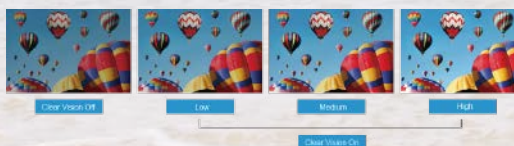

Clear Vision

The image performance engine can upscale Standard Definition (SD) sources to High Definition (HD) for sharper, more vivid viewing.