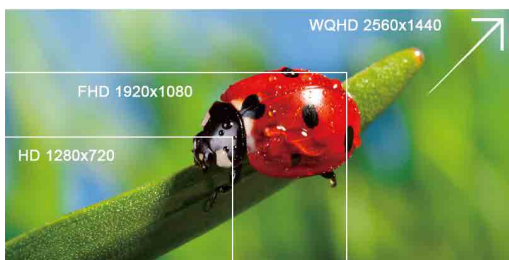

WQHD 2560x1440 High Resolution IPS Panel

Experience superb picture quality on the Wide Quad HD screen with advanced IPS technology for brilliant, consistent color and wide viewing angles.

Wide View – No changes in brightness or color from any viewing angle.

Real Color – Consistent, uniform color at all points on the screen.

Solid Panel – No trails, puddling or flashing from touching the screen.