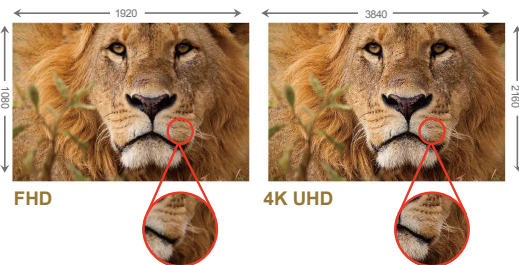

MHL – Mobile High-Definition Link

A single slim cable directly connects any MHL-compatible smartphone or other portable device for instant big-screen HD video and digital sound, with power and recharging provided by the monitor.

DisplayPort

DisplayPort is designed to be the future digital video and sound connection standard, capable of higher performance and convenience than older formats.

4K Ultra HD with 10-bit Deep Color

Ultra high definition 3840 x 2160 resolution (4K UHD) yields a superior pixel density of 139 (pixels per inch) on the large 32" screen, for outstandingly detailed images. The 10-bit Deep Color RGB display panel ensures substantially more natural transitions between hues for exceptional realism.

FHD

4K UHD

Picture-in-Picture, Picture-by-Picture

View two different input sources simultaneously on the same screen.

PBP ◀ ▶ PIP

Adjustable Stand

The 4-way adjustable stand allows the user to change the monitor height by 165mm, swivel left and right, tilt the screen angle, and pivot 90°